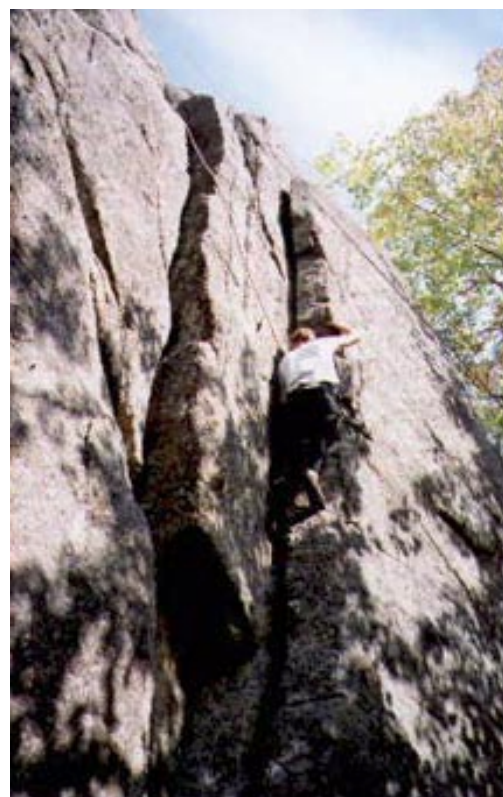

Rock climbing

2004 season

Climbing-camping excursion

This package is ideal for those who want an adventure made up of riding, climbing and canyoning all while discovering the different scenery and canyons that the Mattawin River offers you.

Climbing-camping course

This initiation course focuses on preparing students to the basic skills required to the practice of rock climbing. Special attention is given to safety, without foregoing the amount of time spent scaling. The pleasure of scaling and the atmosphere of this course will give you the confidence and knowledge required to develop autonomy in top roping.